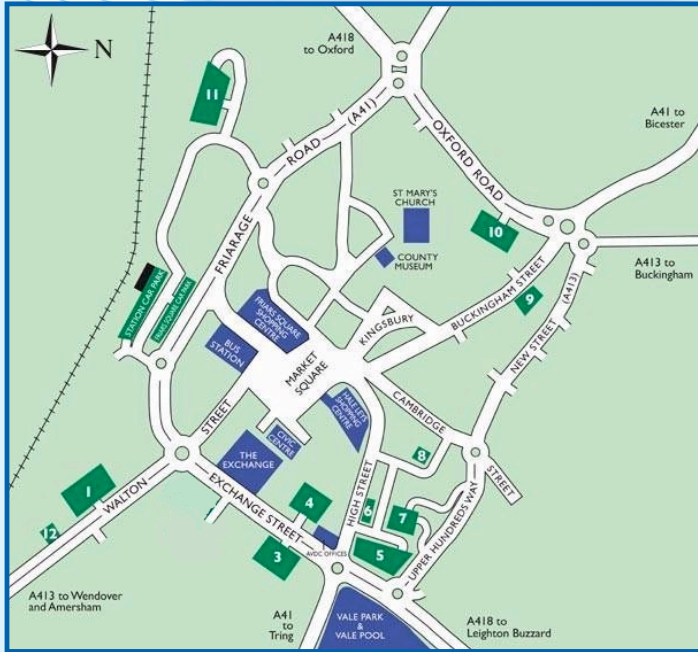

PARKING

Due to the limited car parking at the stadium, we can only offer parking to disabled cyclists. If you are driving, please park in one of Aylesbury's car parks (applicable parking fees) and NOT on the roads surrounding the Stadium.

	Number	Location	Spaces
Short Stay Car Parks	7	Upper Hundreds	305
	9	Coopers Yard	59
	3	Waterside	275
	6	Hale Street (maximum 1hour stay)	16
Long Stay Car Parks	4	Exchange Street	238
	5	Hampden House	364
	10	Whitehall Street	38
Long Stay Outer Car Parks	11	Friarscroft	588
	1	Walton Street	525
Blue Badge Only	8	Anchor Lane	9