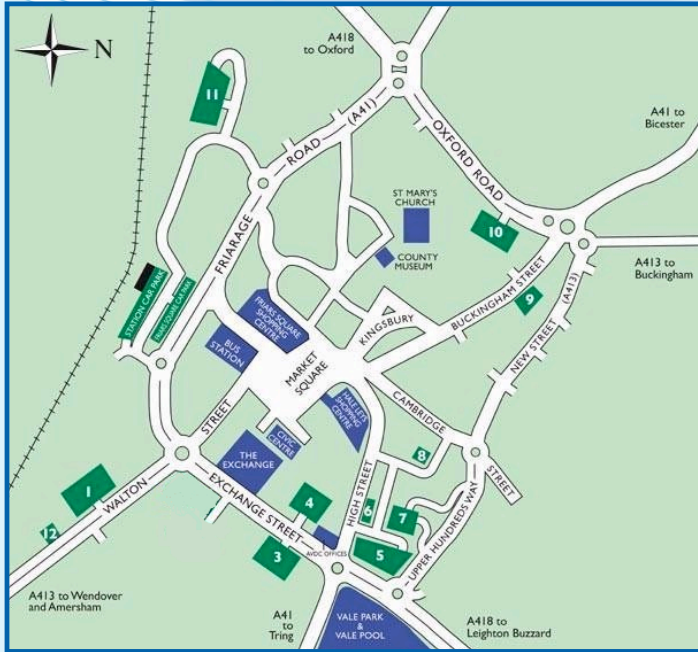

PARKING

Due to the limited car parking at the stadium, we can only offer parking to disabled cyclists. If you are driving, please park in one of Aylesbury's car parks (applicable parking fees) and NOT on the roads surrounding the Stadium.

	Number	Location	Spaces
Short Stay Car Parks	7	Upper Hundreds	305
	9	Coopers Yard	59
	3	Waterside	275
	6	Hale Street (maximum 1hour stay)	16
Long Stay Car Parks	4	Exchange Street	115
	5	Hampden House	364
	10	Whitehall Street	38
Long Stay Outer Car Parks	11	Friarscroft	588
	1	Walton Street	525
Blue Badge Only	8	Anchor Lane	7